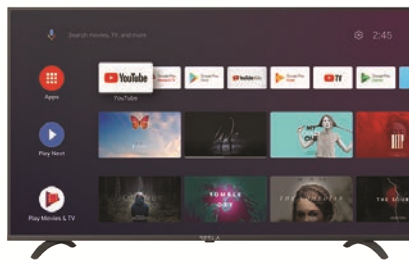

Tesla TV 40S605BFS

30.990 RSD

40" TV LED, Frame DLED, DVB-T2/C/S2, Full HD, powered by Android TV, WiFi